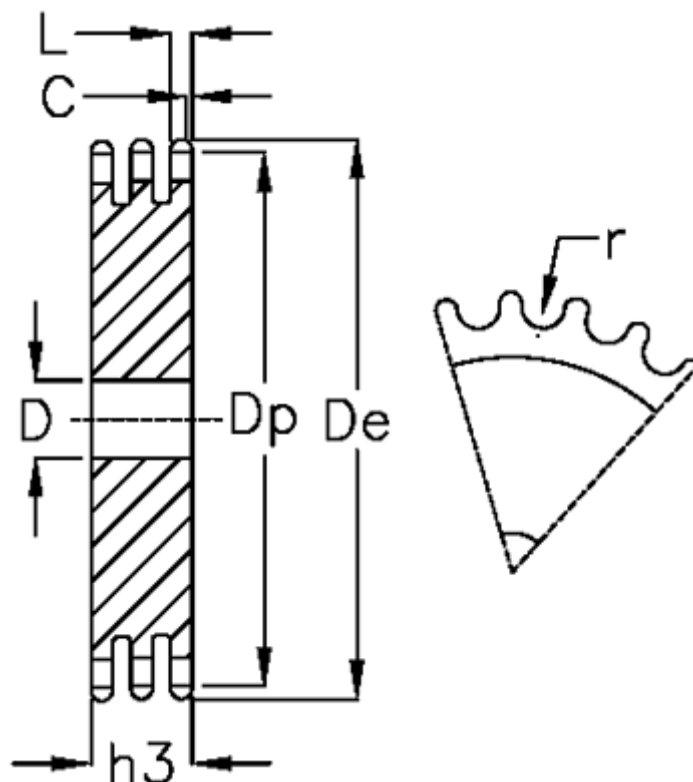

Article number: 616023008034

Description: Plate wheel 16 B-3 Z=34 triplex

Measures

C = 3

D = 30

De = 287

Dp = 275.28

For chain size = 1 tomme x 17,02 mm

For chain type = 16 B-3

h3 = 79.6

L = 15.8

Number of teeth = 34

r = 15.88